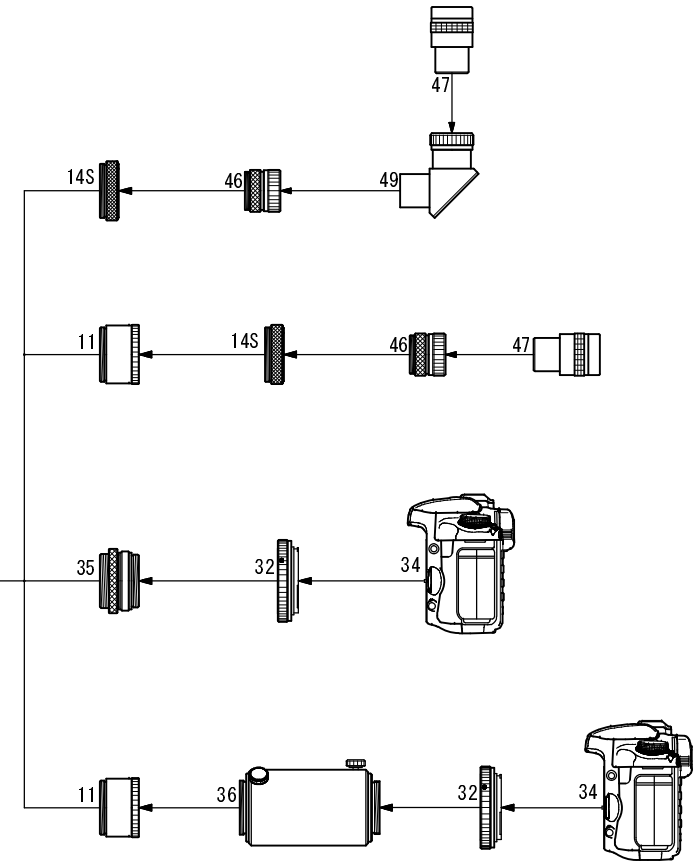

FC-100DF

Extender C2x System chart

- 10. F-50.8 AD Ring [TKP19001]
- 11. Extension tube (S) [TKP00105]
- 13. 50.8 Sleeve [TKP00113]
- 14S. Coupling (S) [TKP00103]
- 32. T-mount DX-S (EOS) [TKA01250]
T-mount DX-S (Nikon) [TKA01254]
- 34. DSLR
- 35. Camera adapter (CA35) [TKA00205]

- 36. TCA-4 [TKA00210]
- 38. ϕ 30.5mm Filter
- 46. Eyepiece adapter [TKP00101]
- 47. Eyepiece 31.7
- 49. Diagonal prism MC 31.7 [TKA00547]
- 60. Extender C2X [TKA00594]
- 70. Eyepiece adapter 50.8 [TKP27110]
- 71L. Extension tube (L) [TKP31112]