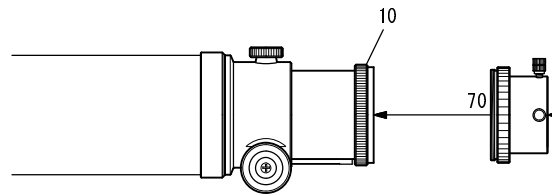

FC-100DF

Extender C2x System chart

- 10. F-50.8 AD Ring [TKP19001]
- 11. Extension tube (S) [TKP00105]
- 13. 50.8 Sleeve [TKP00113]
- 14S. Coupling (S) [TKP00103]
- 32. T-mount DX-S (EOS) [TKA01250]
T-mount DX-S (Nikon) [TKA01254]
- 34. DSLR
- 35. Camera adapter (CA35) [TKA00205]