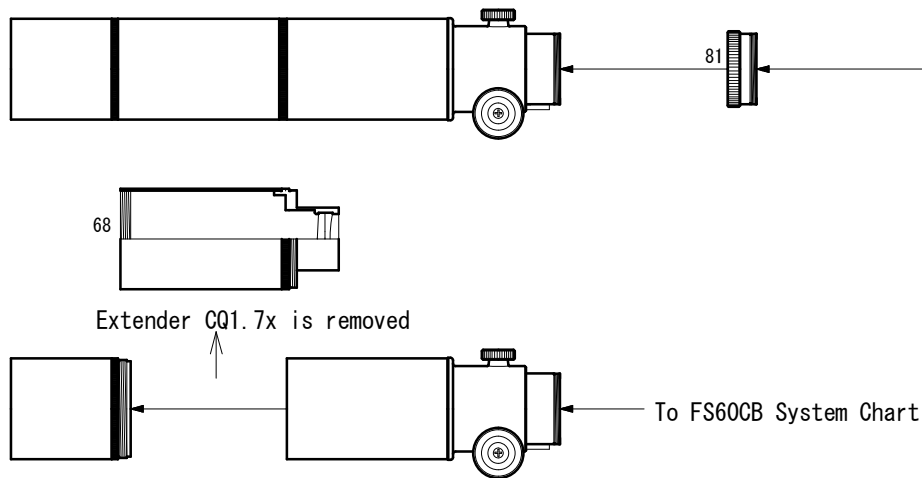

FS-60Q Photo/Visual System Chart

- 6. CAA [TKA21200]
- 10. Visual adapter [TKP20005]
- 11. Extension tube (S) [TKP00105]
- 14. Coupling (L) [TKP00104]
- 16. Aux. ring [TKP20001]

- 32. Camera mount DX-S (EOS) [TKA01250]
- Camera mount DX-S (Nikon) [TKA01254]
- 33. Camera mount DX-60W (EOS) [TKA20245]
- Camera mount DX-60W (Nikon) [TKA20246]

34. 35mm SLR/DSLR camera

36. TCA-4 [TKA00210]

46. Ocular adapter (31.7mm)[TKP00101]

47. Ocular (31.7mm)

49. Diagonal prism(31.7) [TKA00541]

67. Extender Q 1.6x [TKA00595]

68. Extender CQ1.7x [TKA20595]

81. Coupling DT (FS-60CB) [TKP20006B]