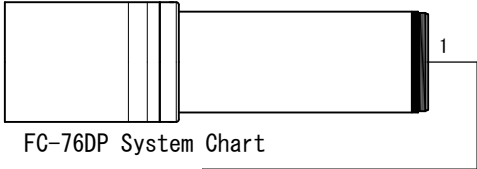

FS-60CP Photo /Visual System Chart

▼Standard Accessories

- 2. Connecting Ring (FS-60CP)
- 6S. Camera Angle Adjuster CAA-S [TKA21200N]
- 10. Coupling DT (SKY90) [TKP35001]
- 13. 50.8 Sleeve [TKP00113]
- 14. Coupling (L) [TKP00104]
- 46. Oculer Adapter 31.7 [TKP00101]
- 70. 50.8 Adapter (FCT-65D) [TKP11110]