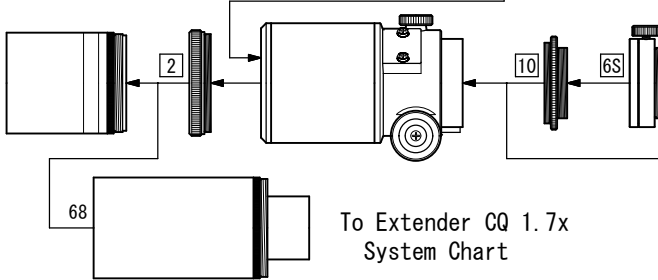

FS-60CP Photo /Visual System Chart

▼Standard Accessories

- 2. Connecting Ring (FS-60CP)
- 6S. Camera Angle Adjuster CAA-S [TKA21200N]
- 10. Coupling DT (SKY90) [TKP35001]
- 13. 50.8 Sleeve [TKP00113]
- 14. Coupling (L) [TKP00104]
- 46. Oculer Adapter 31.7 [TKP00101]
- 70. 50.8 Adapter (FCT-65D) [TKP11110]

▼Optional Accessories

- 1. FC-76DC Objective Unit [TKA20020]
- 18. 60CP FU Reducer 0.65x [TKA20580F]
- 19. CA-35 (FURD)
- 27. 4-Turret Eyepiece Holder (31.7D) [TKA00404]
- 32. Camera mount DX-S (EOS) [TKA01250]
- Camera mount DX-S (Nikon) [TKA01254]
- 33. Camera mount DX-60W (EOS) [TKA20245]
- [TKA20246]
- 33G. Camera mount DX-WR (EOS) [TKA01251]
- Camera mount DX-WR (Nikon) [TKA01255]
- 34. DSLR
- 35. CA-35 (50.8) [TKA31201]
- 36. TCA-4 [TKA00210]
- 47. Eyepiece 31.7
- 48. Eyepiece 50.8
- 49. Diagonal prism MC 31.7 [TKA00547]
- 52. M55.9 Extension tube L30 [TKA18006]
- 60L. Ortho Extender 2x [TKA00830]
- 60H. Ortho Extender 4x [TKA00831]
- 68. Extender CQ1.7x [TKA20595]
- 71. Extension tube 50.8 [TKP27112]
- 71S. 50.8 Turret Extension Tube (S) [TKA00105]
- 75. Adapter (DM) [TKA00111]
- 80N. FC/FS Multi Flattener 1.04x [TKA00582]
- 87S. Multi CA Ring 76 [TKA18203]