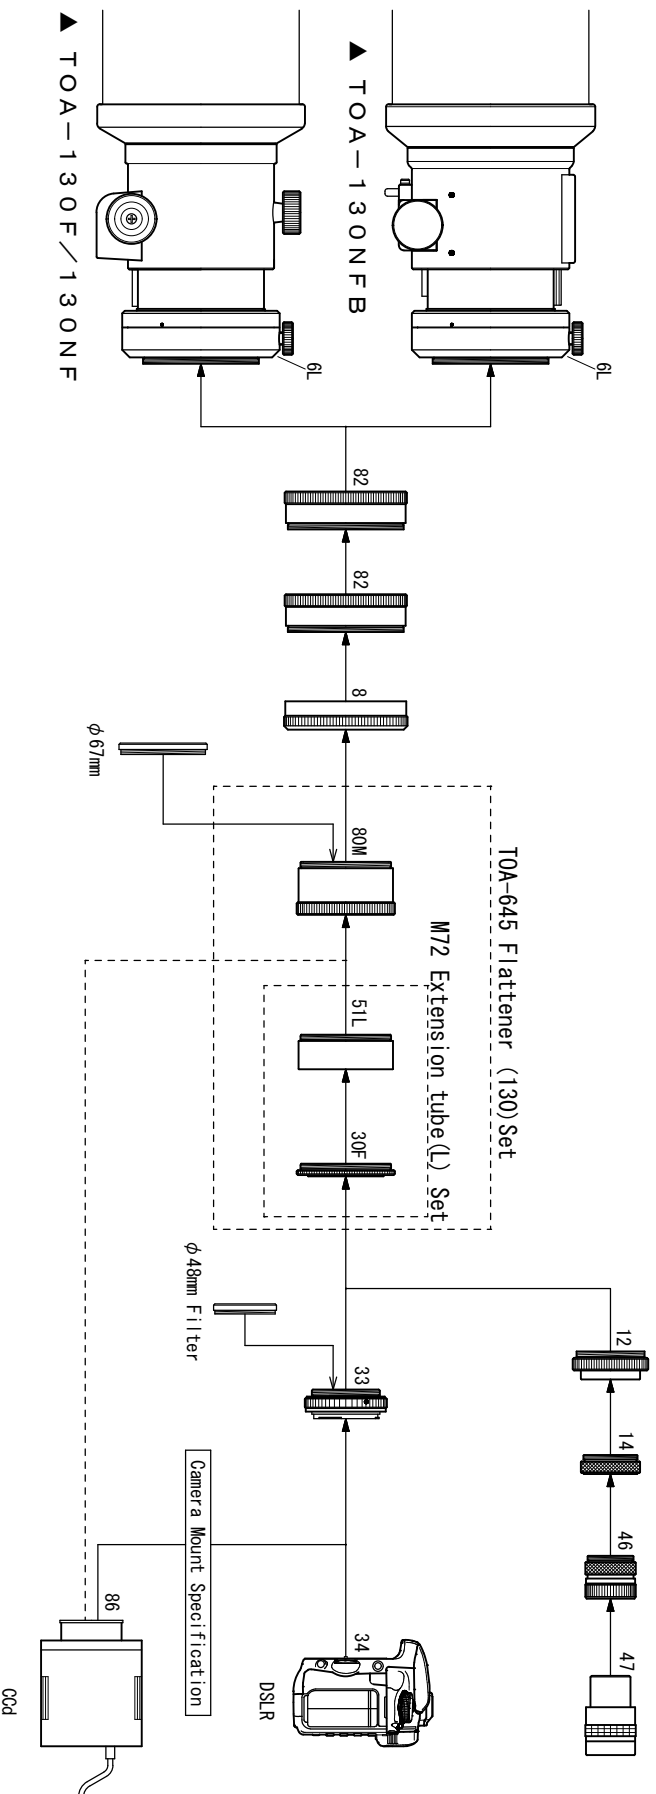

# TOA-645 Flattener (130) System Chart (TOA130NFB/NF/F)

[TOA-645 Flattener (130) Set] [TKA31587S]  
 80M. TOA-645 Flattener 0.99 x  
 51L. M72 Extension tubel  
 30F. CA Ring35

● Option Accessories  
 12. Visual Adapter (CGA-250) [TKP86005]  
 33. Camera mount DX-WR (EOS) [TKA01251]  
 Camera mount DX-WR (Nikon) [TKA01255]  
 34. DSLR

● Standard Accessories  
 6L. C.A.A (FSQ-106) [TKP30200]  
 8. Coupling (TW) [TKP31003]  
 14. Coupling (S) [TKP00103]  
 46. 1.25" (31.7mm) Eyepiece Adapter [TKP00101]

47. Eyepiece 31.7mm  
 82. Extension tube TOA130F [TKA31584]  
 86. GCD  
 [M72 Extension tube L Set] [TKA31588S]  
 51L M72 Extension tube L  
 30F. CA Ring 35

\* No. 80M TOA-645 Flattner 0.99 x . No. 51L M72 Extension Tube L. No. 30F CA Ring 35 are not sold separately.