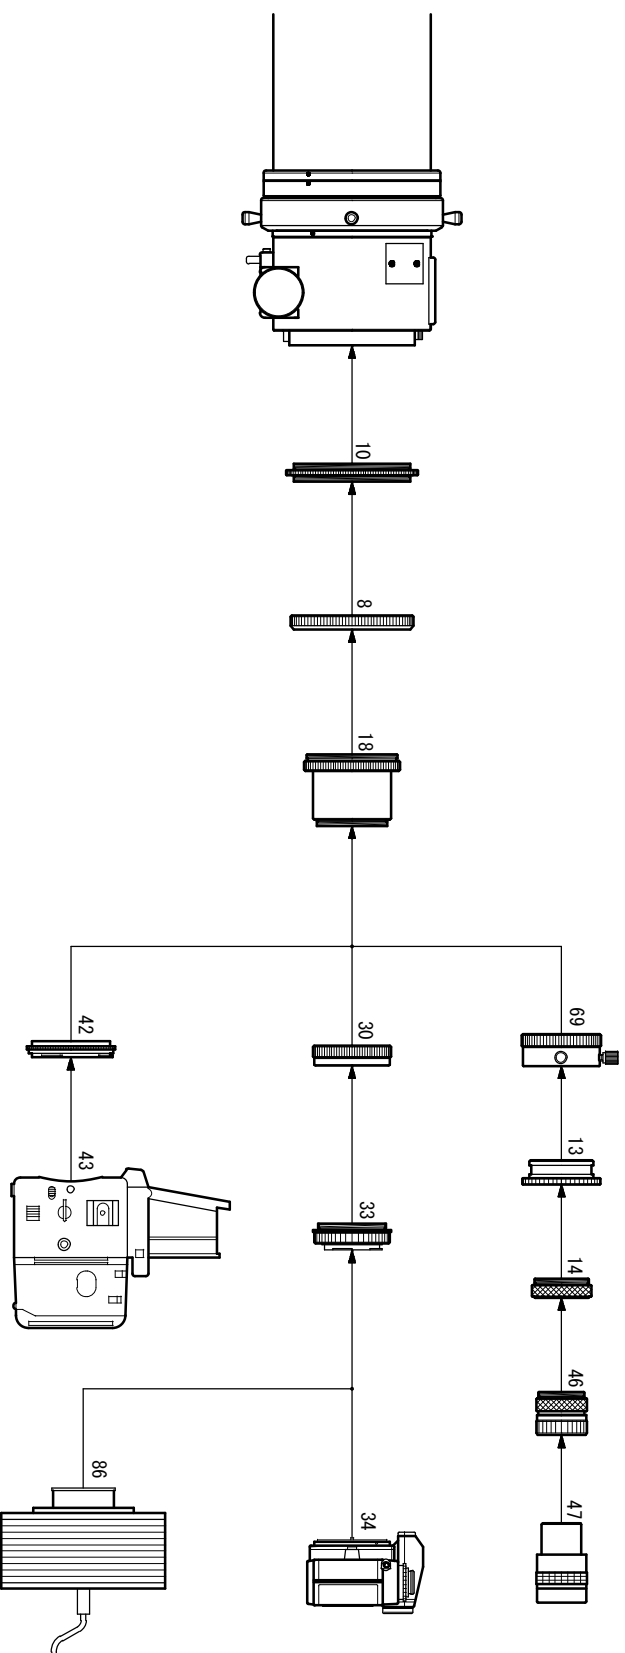

F S Q - 1 0 6 E D

Reducer-QE 0.73x System Chart

- | | | |
|---------------------------------------|---------------------------------|-----------------------------|
| 8. Coupling (TW) [TKP30003] | 18. Reducer-QE 0.73x [TKA36580] | 47. Ocular (31.7mm) |
| 10. Coupling (DT) [TKP36001] | 30. GA-35 (SKY90) [TKA35201] | 69. 50.8 Adapter [TKP35110] |
| 13. 50.8 sleeve [TKP00113] | 33. Wide T-mount | 86. CCD camera |
| 14. Coupling (S) [TKP00103] | 34. 35mm SLR/DSLR camera | |
| 46. Ocular adapter (31.7mm)[TKP00101] | 42. Adapter (Mamiya 645) | |
| | 43. Mamiya 645 camera | |

(Note) * Some SLR/DSLR cameras cannot be attached

* No. 43 is a product by Mamiya Digital Imaging Co.

* Some the release of Mamiya 645 cameras cannot be used