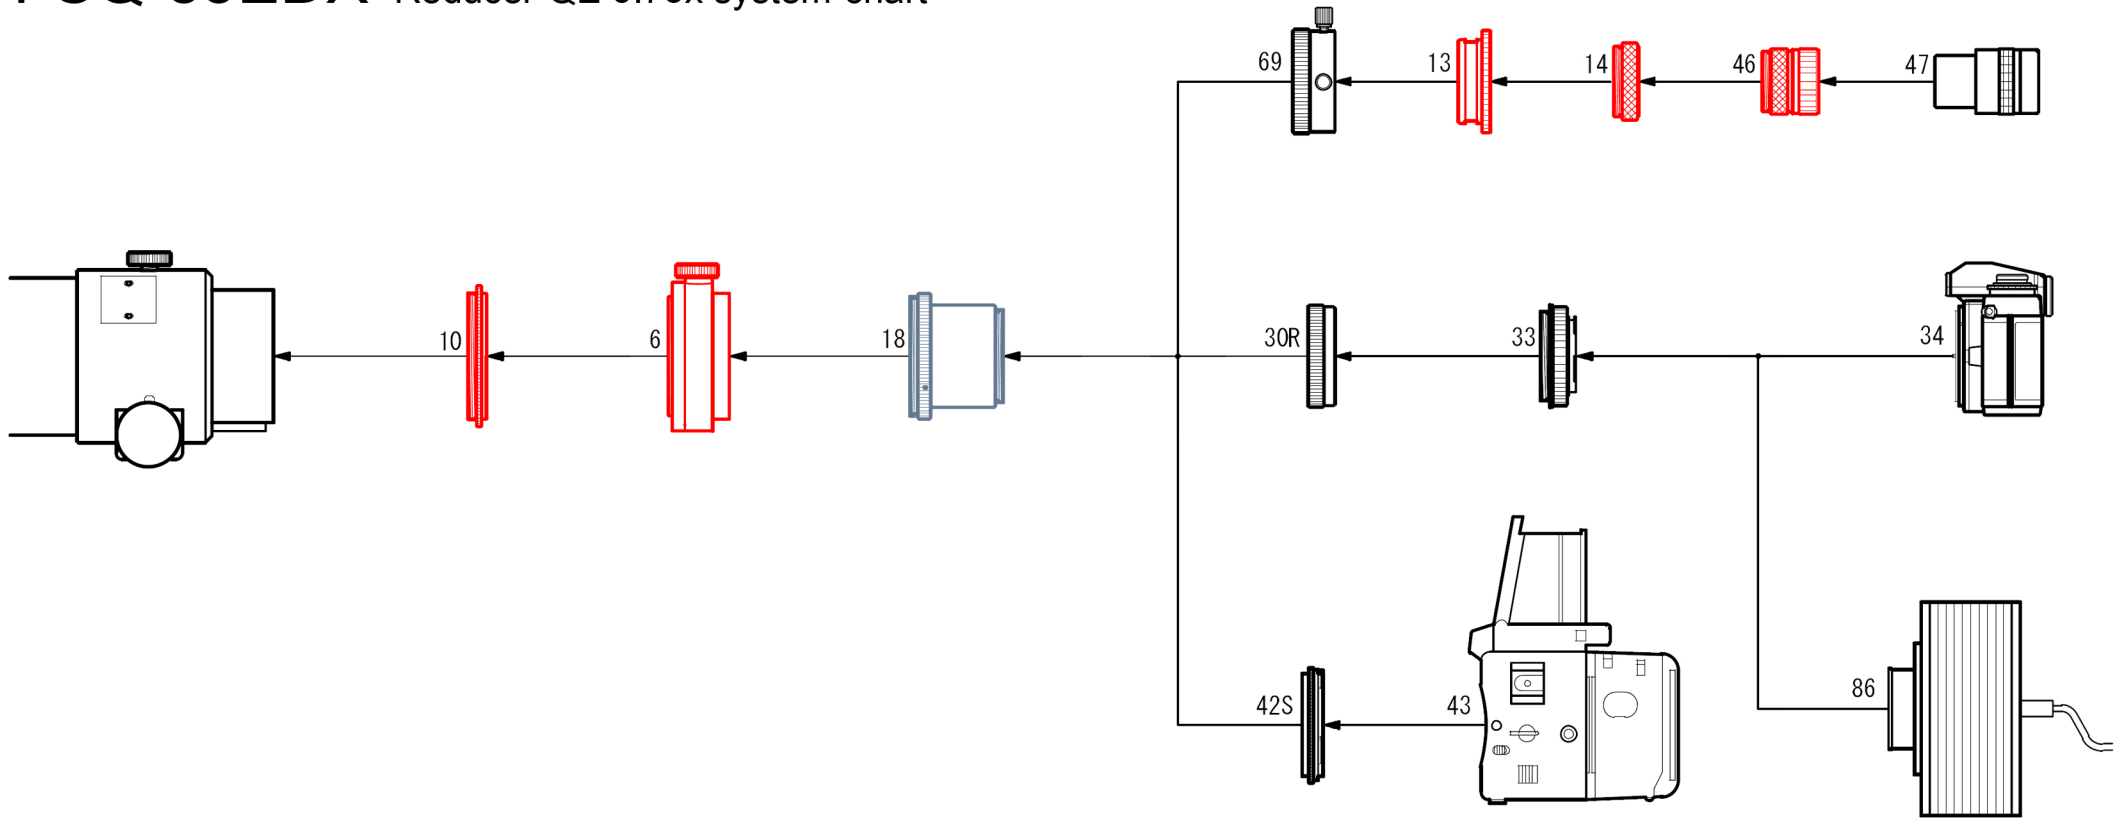

FSQ-85EDX Reducer-QE 0.73x system-chart

Red : Standard with FSQ-85EDX tube assembly

6. CAA [TKA23200]

10. Coupling (DT) [TKP37001]

13. 50.8mm sleeve [TKP00113]

14. Coupling (S) [TKP00103]

46. Eyepiece holder (31.75mm) [TKP00101]

18. Reducer-QE 0.73x [TKA36580]

30R. CA-35 (SKY-90) [TKA35201]

33. Wide T-mount

34. 35mm SLR/DSLR camera

42S. Mamiya 645 (SKY-90) camera adapter

43. Mamiya 645 camera

47. Eyepiece (31.75mm)

69. Eyepiece holder (50.8mm) [TKP35110]