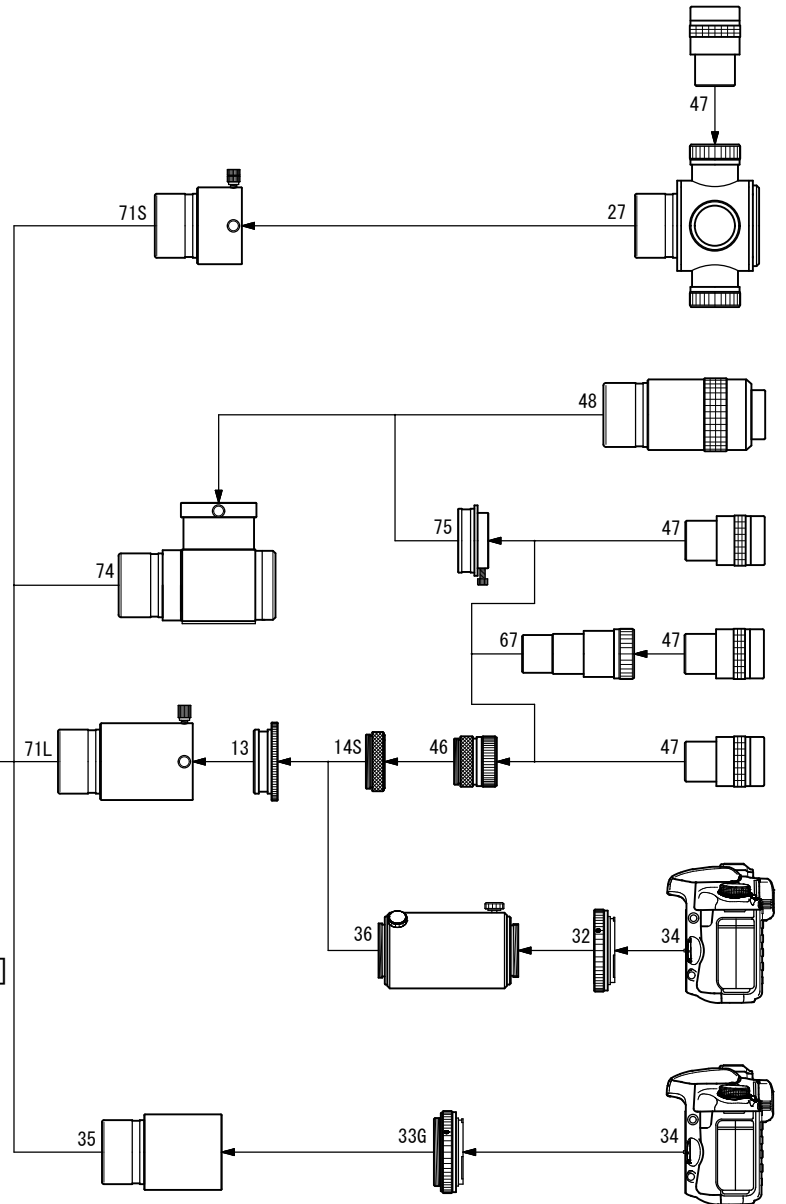

FC-100DZ

Photo/Visual System Chart

▼ Standard Accessories

- 10. F-50.8 AD Ring [TKP19001]
- 13. 50.8 Sleeve [TKP00113]
- 14S. Coupling (S) [TKP00103]
- 46. Eyepiece adapter (31.7) [TKP00101]
- 70. Eyepiece adapter 50.8 [TKP27110]
- 71L. Extension tube(L) [TKP31112]

FC-100DZ

Extender-Q 1.6x(50.8) System Chart

▼ Standard Accessories

- 10. F-50.8 AD Ring [TKP19001]
- 13. 50.8 Sleeve [TKP00113]
- 14S. Coupling (S) [TKP00103]
- 46. Eyepiece adapter 31.7 [TKP00101]
- 70. Eyepiece adapter (50.8) [TKP27110]
- 71L. Extension tube (L) [TKP31112]

▼ Option Accessories

- 27. 4-Turret eyepiece holder (31.7D) [TKA00404]
- 32. T-mount DX-S (EOS) [TKA01250]
T-mount DX-S (Nikon) [TKA01254]
- 33G. T-mount DX-WR (EOS) [TKA01251]
T-mount DX-WR (Nikon) [TKA01255]
- 34. DSLR
- 35. CA-35 (50.8) [TKA31201]
- 36. TCA-4 [TKA00210]
- 47. Eyepiece (31.7)
- 48. Eyepiece (50.8)

- 60. Extender Q1.6x(50.8) [TKA36595]
- 67. 31.7 2x Barrow [TKA00597]
- 71S. 50.8 Extension tube (S) [TKA00105]
- 74. Diagonal mirror (50.8) [TKA00543]
- 75. Adapter (DM) (31.7) [TKA00111]

TAKAHASHI

FC-100DZ FC-35 Reducer 0.66x System Chart