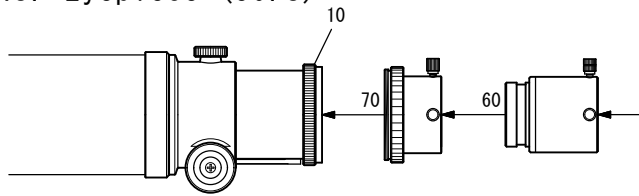

FC-100DZ

Extender-Q 1.6x(50.8) System Chart

▼ Standard Accessories

10. F-50.8 AD Ring [TKP19001]
13. 50.8 Sleeve [TKP00113]
- 14S. Coupling (S) [TKP00103]
46. Eyepiece adapter 31.7 [TKP00101]
70. Eyepiece adapter (50.8) [TKP27110]
- 71L. Extension tube (L) [TKP31112]

▼ Option Accessories

27. 4-Turret eyepiece holder (31.7D) [TKA00404]
32. T-mount DX-S (EOS) [TKA01250]
  T-mount DX-S (Nikon) [TKA01254]
- 33G. T-mount DX-WR (EOS) [TKA01251]
  T-mount DX-WR (Nikon) [TKA01255]
34. DSLR
35. CA-35 (50.8) [TKA31201]
36. TCA-4 [TKA00210]
47. Eyepiece (31.7)
48. Eyepiece (50.8)