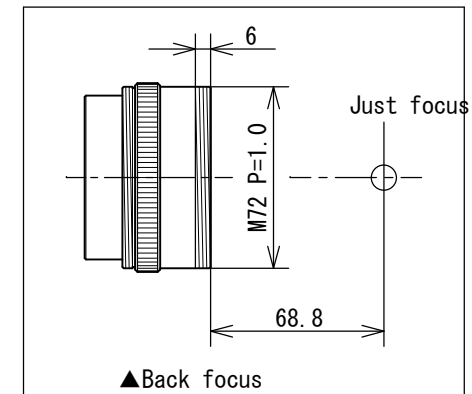

▼ Option Accessories

6. CAA (TSA-102) [TKA23200]
12. Eyepiece adapter (CCA-250) [TKP86005]
- 18L. FC-35 Reducer 0.66x [TKA19580]
- 30M. CA Ring 102 [TKA23202]
- 33G. T-mount mount DX-WR (EOS) [TKA01251]
- T-mount mount DX-WR (Nikon) [TKA01255]
34. DSLR
86. CCD
47. Eyepiece (31.7)