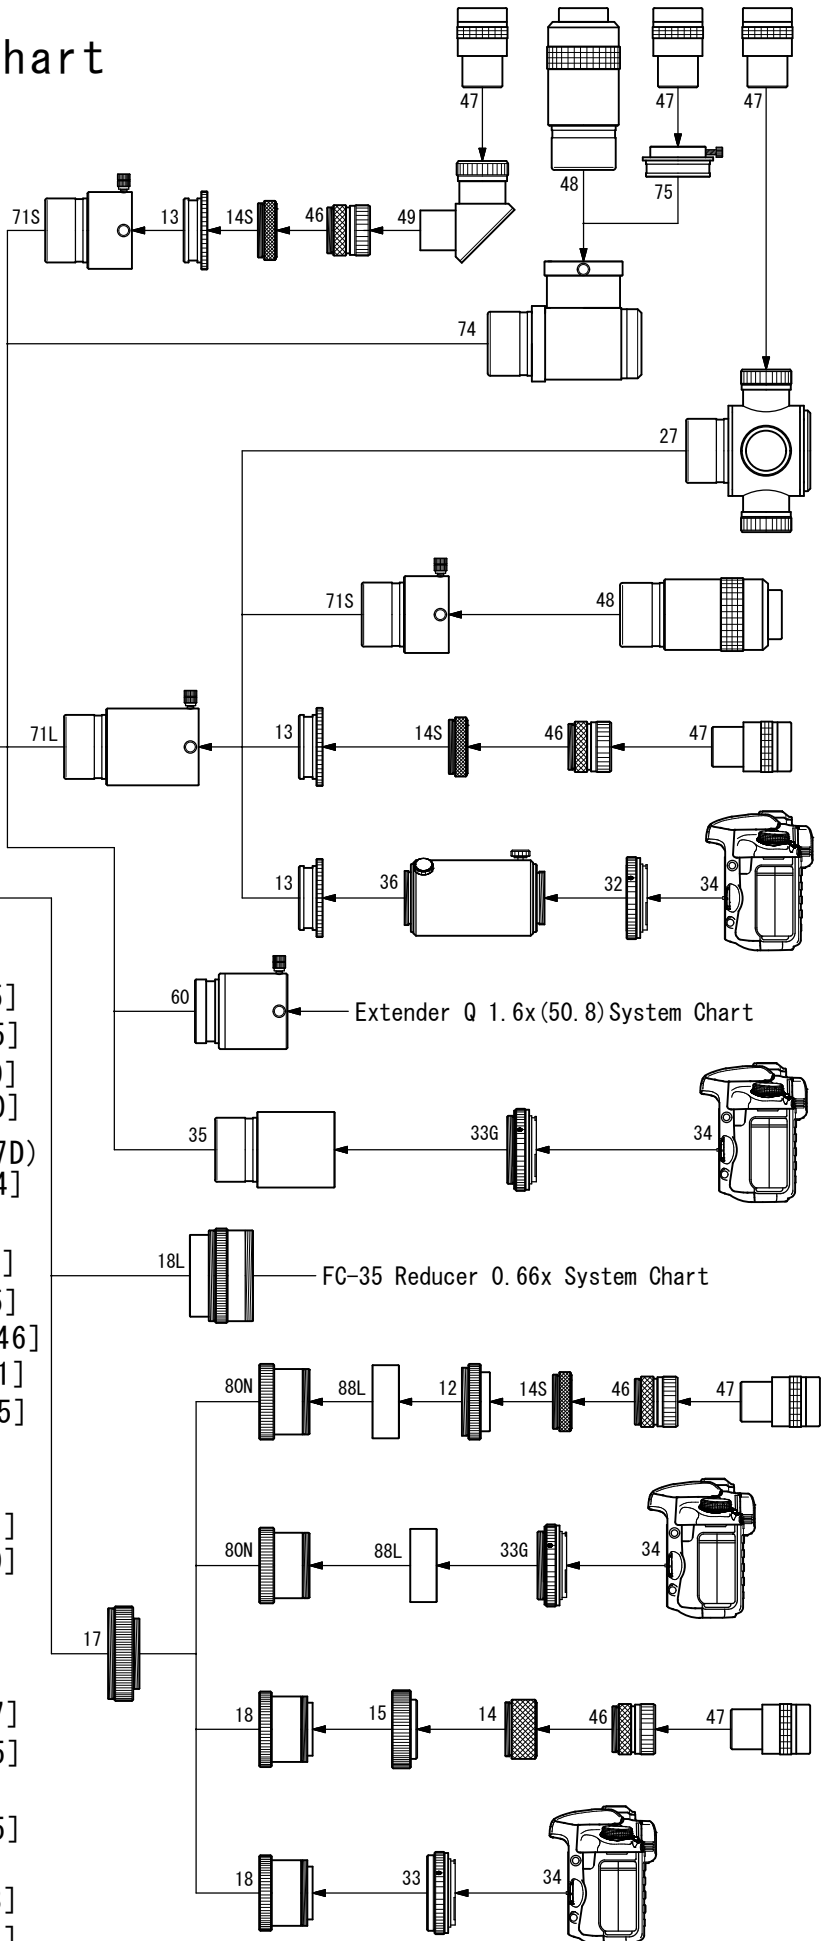

FC-100DZ

Photo/Visual System Chart

▼ Standard Accessories

- 10. F-50.8 AD Ring [TKP19001]
- 13. 50.8 Sleeve [TKP00113]
- 14S. Coupling (S) [TKP00103]
- 46. Eyepiece adapter (31.7) [TKP00101]
- 70. Eyepiece adapter 50.8 [TKP27110]
- 71L. Extension tube(L) [TKP31112]

▼ Option Accessories

- 6. CAA(TSA-102) [TKA23200]
- 12. Visual adapter(CCA-250) [TKP86005]

- 14. Coupling (L) [TKP00104]
- 15. Visual Adapter (FS60CB) [TKP20005]
- 17. M75-M55.9 Coupling [TKA19205]
- 18. 76D Reducer [TKA18580]
- 18L. FC-35 Reducer 0.66x [TKA19580]
- 27. 4-Turret eyepiece holder (31.7D) [TKA00404]
- 32. T-mount DX-S (EOS) [TKA01250]
T-mount DX-S (Nikon) [TKA01254]
- 33. T-mount DX-60W (EOS) [TKA20245]
T-mount DX-60W (Nikon) [TKA20246]
- 33G. T-mount DX-WR (EOS) [TKA01251]
T-mount DX-WR (Nikon) [TKA01255]
- 34. DSLR
- 35. CA-35 (50.8) [TKA31201]
- 36. TCA-4 [TKA00210]
- 47. Eyepiece (31.7)
- 48. Eyepiece (50.8)
- 49. Diagonal Prism 31.7 (MC) [TKA00547]
- 60. Extender Q1.6x (50.8) [TKA36595]
- 71S. 50.8 Extension tube (S) [TKA00105]
- 74. Diagonal mirror (50.8) [TKA00543]
- 75. Adapter (DM) (31.7) [TKA00111]
- 80N. FC/FS Multi flattener 1.04x [TKA00582]
- 88L. Multi CA Ring100 [TKA19203]

FC-100DZ

Extender-Q 1.6x(50.8) System Chart

▼ Standard Accessories

- 10. F-50.8 AD Ring [TKP19001]
- 13. 50.8 Sleeve [TKP00113]
- 14S. Coupling (S) [TKP00103]
- 46. Eyepiece adapter 31.7 [TKP00101]
- 70. Eyepiece adapter (50.8) [TKP27110]
- 71L. Extension tube (L) [TKP31112]

- 60. Extender Q1.6x(50.8) [TKA36595]
- 67. 31.7 2x Barrow [TKA00597]
- 71S. 50.8 Extension tube (S) [TKA00105]
- 74. Diagonal mirror (50.8) [TKA00543]
- 75. Adapter (DM) (31.7) [TKA00111]

TAKAHASHI

FC-100DZ FC-35 Reducer 0.66x System Chart