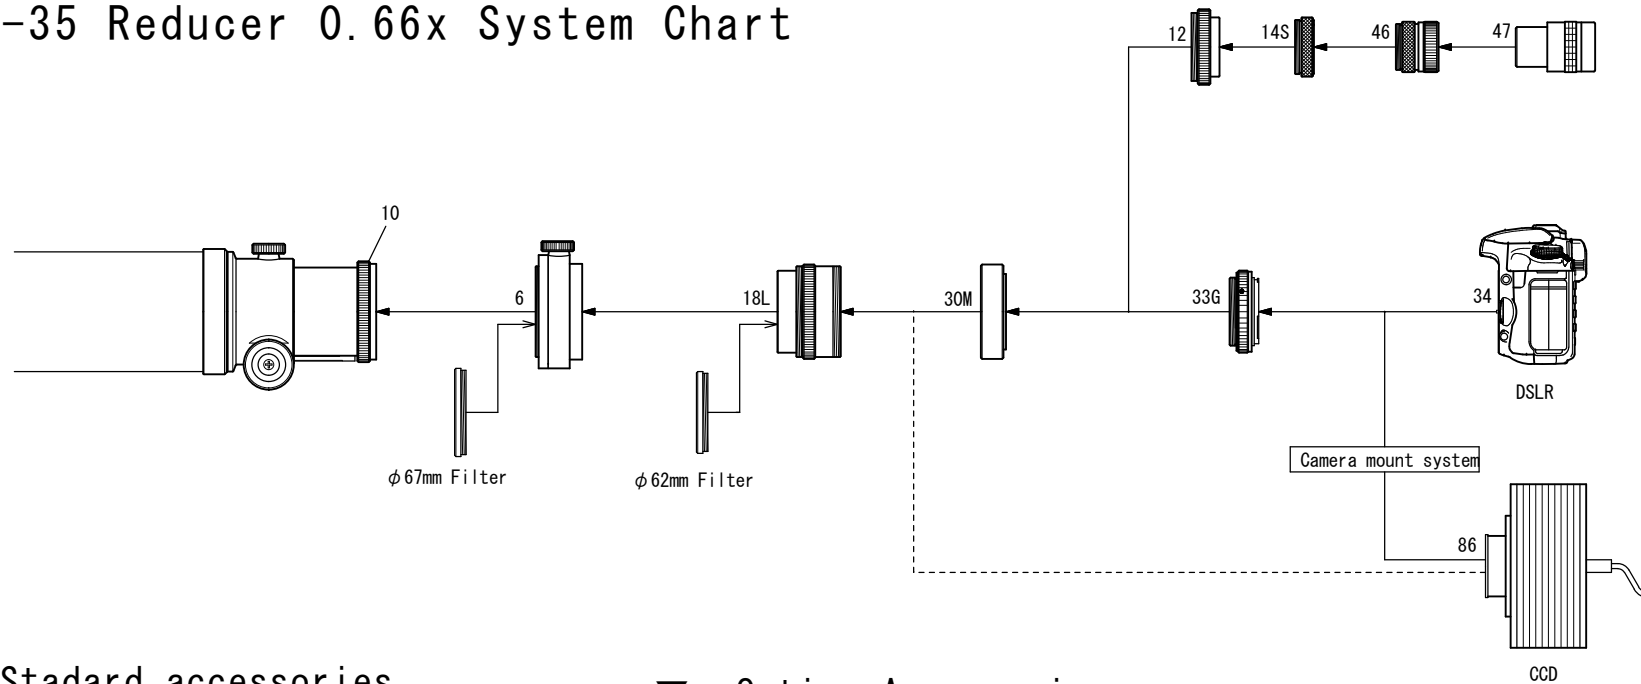

FC-100DZ FC-35 Reducer 0.66x System Chart