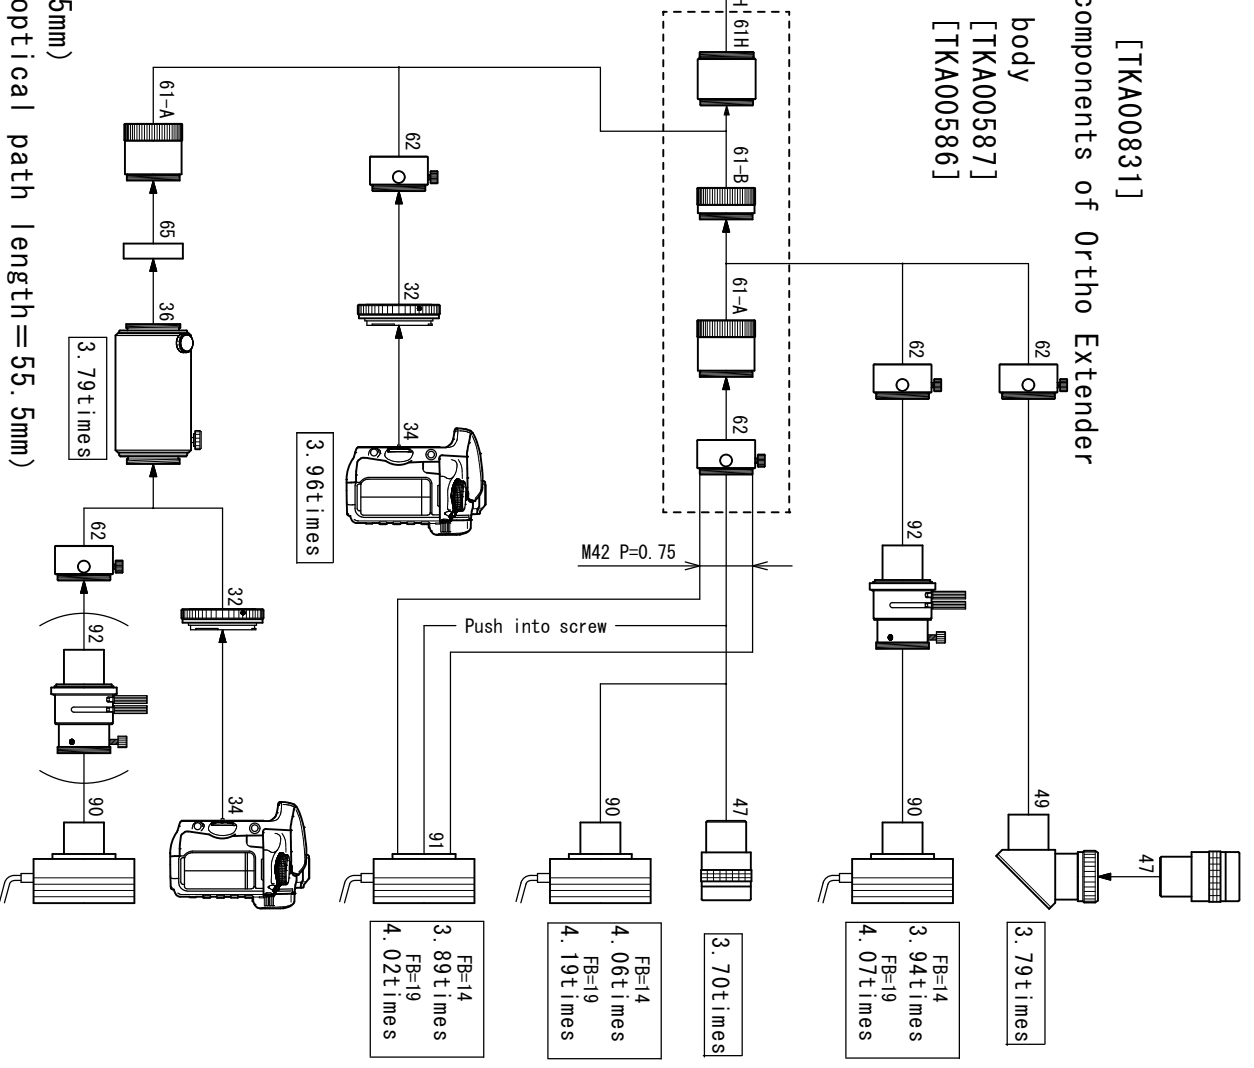

FCT-65D

Ortho Extender 4x System Chart

▼ Standard Accessories

- 6S. Camera Angle Adjuster CGA-S
- 10. Coupling DT (SKY90)
- 13. 50.8 Sleeve
- 70. 50.8 Adapter (FCT-60D)
- 60H. Ortho Extender 4x [TKA00831]
- 61H. Ortho Extender 4x body
- 61-B. Vari tube (S)
- 61-A. Vari Tube (L)
- 62. M42-31.7 AD

The following are the components of Ortho Extender

- ### ▼ Optional Accessories
- 32. Camera mount DX-S (EOS) [TKA01250]
Camera mount DX-S (Nikon) [TKA01254]
 - 34. DSLR
 - 36. TGA-4 [TKA00210]
 - 47. Eyepiece 31.7
 - 49. Diagonal prism MC 31.7 [TKA00547]
 - 65. EG Ring [TKA00590]
 - 71. Extension tube 50.8 [TKP27112]
 - 90. CMOS camera (31.7 sleeve, flange back=14mm/19mm)
 - 91. CMOS Camera (M42 P=0.75 screw, flange back=12.5mm/17.5mm)
 - 92. Atmospheric Dispersion Corrector (eg. ZW0ADC31.7 Sleeve optical path length=55.5mm)

* *The numbers in brackets are the magnification ratios calculated using the formula in the Ortho Extender instruction manual.